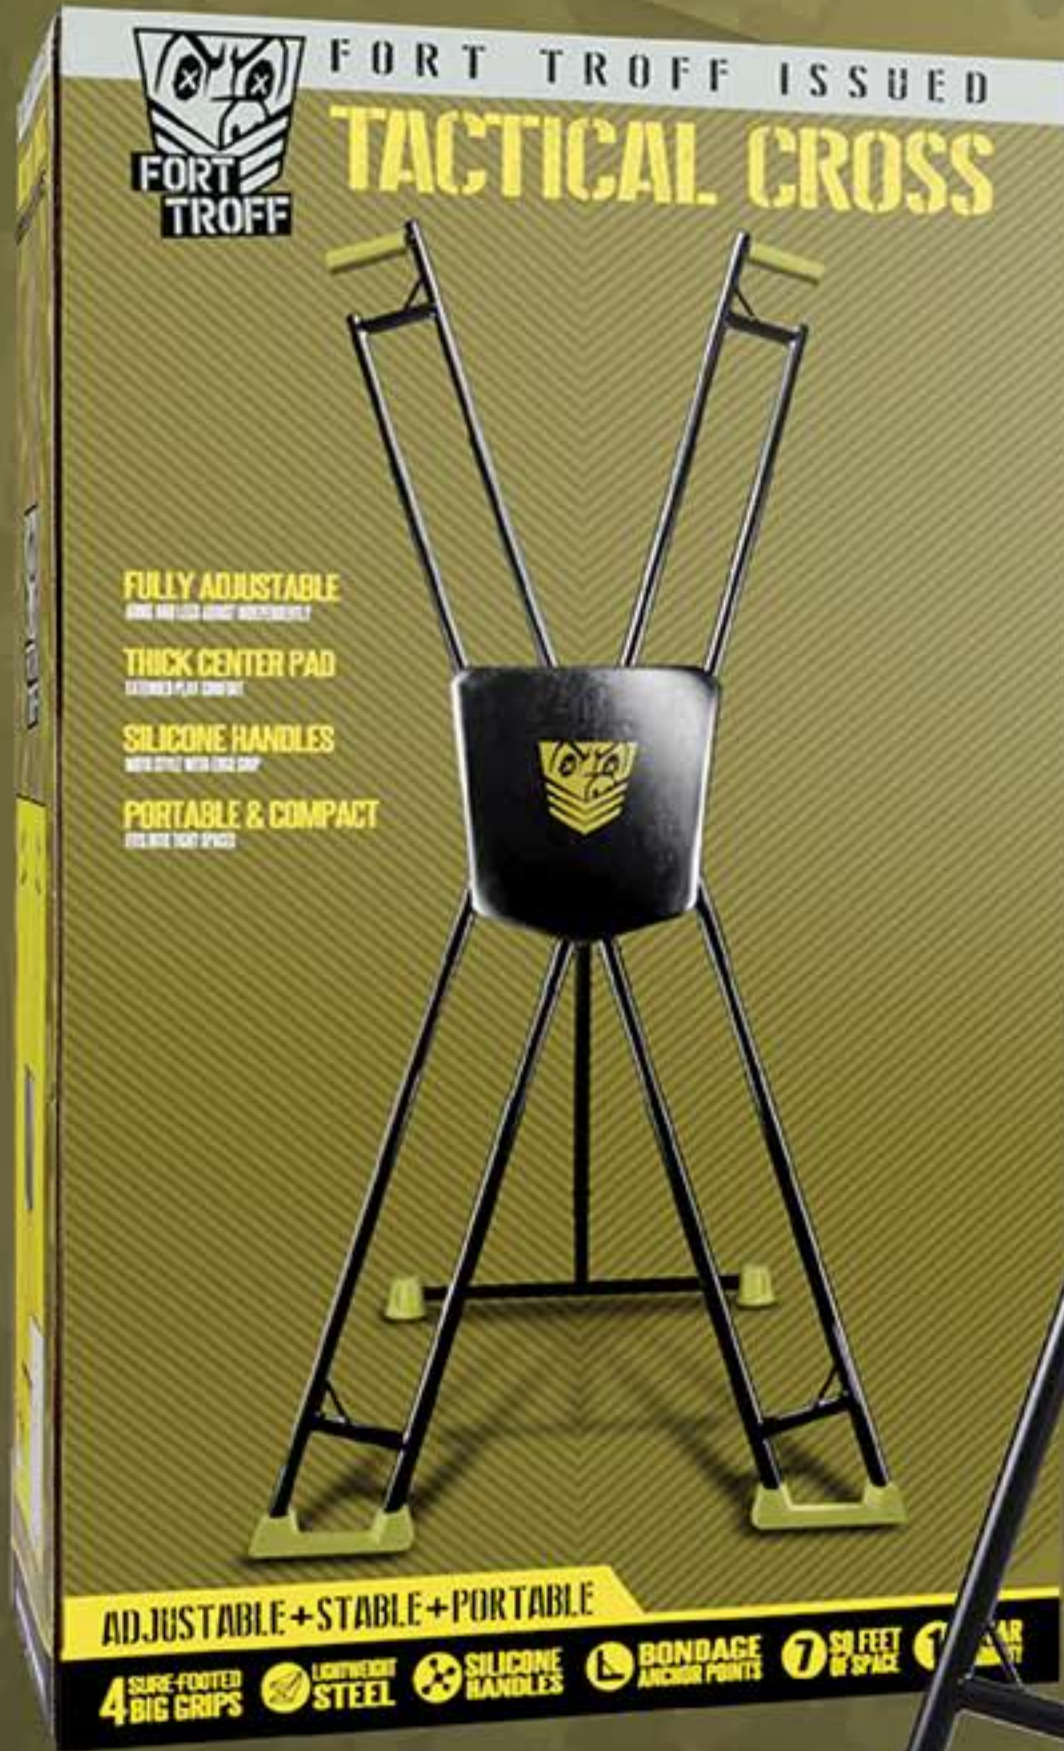

SEMPER KINK

BORN N' BRED IN THE FORT TROFF ARMY. OUR TOOLS HAVE ENDURED YEARS OF ROUGH PLAY. FORGED WITH SWEAT, GRUNTS, AND SQUEALS. TIMELESS. TESTED. TUFF.

1105-25-BX

FORT TROFF X DOC JOHNSON®