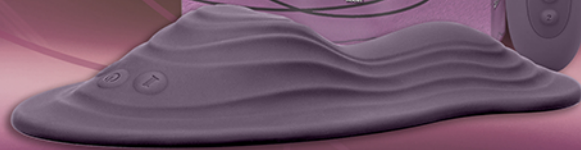

iRide

PLEASURE SEAT

THROB
with Wireless Remote
6020-05-BX

THE ESSENCE OF PLEASURE IN EVERY RIDE

Silicone | Rechargeable | Powerful | Hands-Free

DOC.JOHNSON