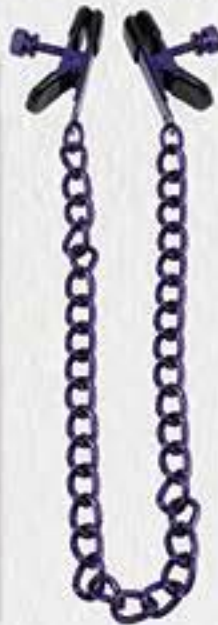

CHAINED UP

NIPPLE CLAMPS 2404-09-BX

- MADE FROM NICKEL FREE METAL WITH RUBBER TIPS
- STRONG, STURDY, ADJUSTABLE CLAMPS
- PHTHALATE-FREE, BODY-SAFE