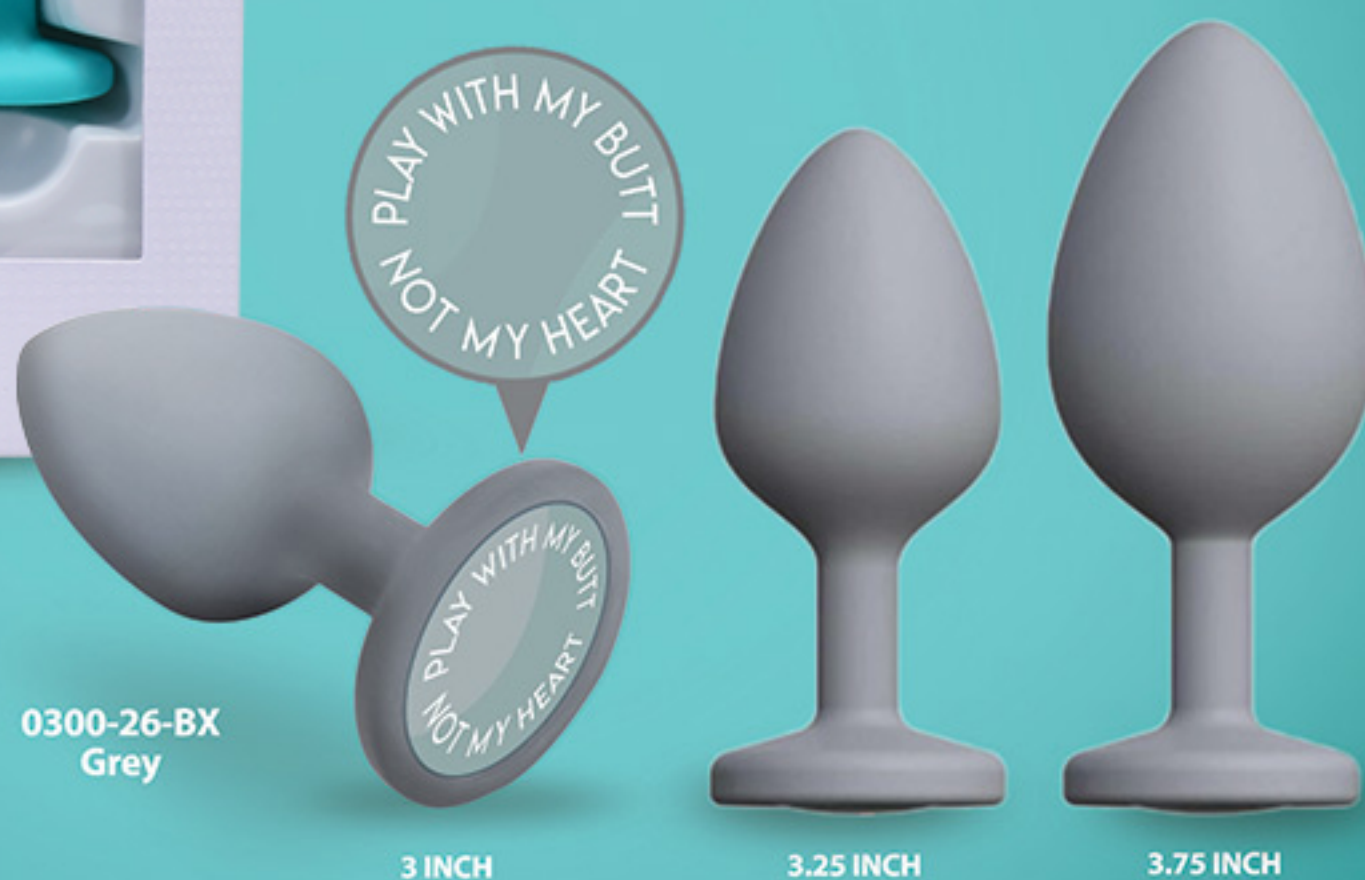

A PLAY

TRAINER SET

Fill yourself up with this set of 3 silicone spade butt plugs in gradually increasing sizes! Ideal for introducing anal play or preparing yours or your partner's body for penetration or for larger toys, these A-Play plugs are sleek and completely body-safe.

- Soft Silicone for Comfortable Wear
- Perfect For Beginners
- Tapered Tip for Easy Insertion
- Narrow Flexible Stem
- Wide Base for Safe, Comfortable Use
- Base Says "Play With My Butt, Not My Heart"
- Hypoallergenic, Nonporous, and Odorless
- Phthalate-Free, Body-Safe

0300-25-BX
Teal

0300-26-BX
Grey

3 INCH

3.25 INCH

3.75 INCH

DOCJOHNSON®