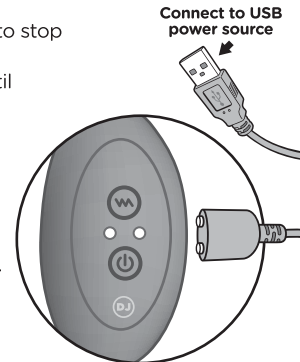

To Charge the RISE

Plug the included cable into a USB power source, then locate the magnetic charging port on the Rise and touch the magnetic ends of the cable to the port.

Charge time: 120 minutes Usage time: 40 minutes