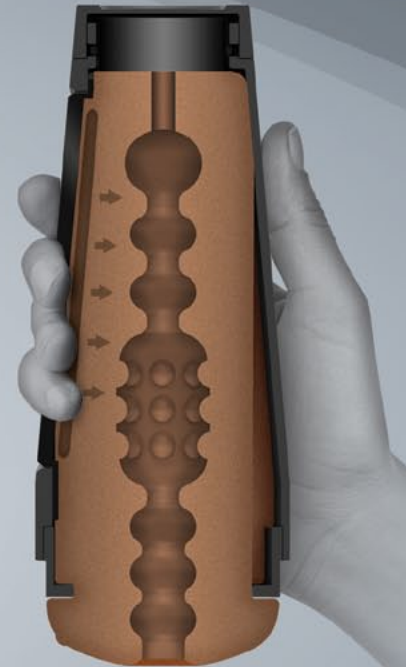

# MAINSQUEEZE™

AIRTIGHT  
END CAP  
TWISTS TO  
CONTROL  
SUCTION

SQUEEZE  
PLATE  
ALLOWS YOU  
TO CONTROL  
PRESSURE

SCREW-ON  
TOP FOR  
DISCREET  
STORAGE

SASHA GREY

MAINSQUEEZE™

VARIABLE PRESSURE  
ULTRASKYN™ STROKER

Doc Johnson proudly presents **Main Squeeze™**, a new line of ULTRASKYN™ hard-case strokers featuring seven of our bestselling porn star molds.

A unique squeeze plate design and adjustable base allow users to precisely control the pressure and suction, while the strong exterior case and screw-on top keep it clean, discreet, and convenient for travel.