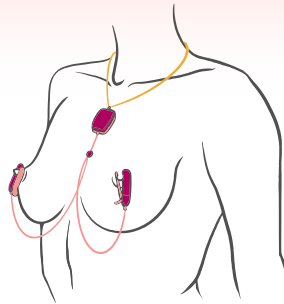

App-controlled
Couples Play

Signature
Club Vibe®
Functionality

Elegant and
fashionable
design

USB Rechargeable
Battery

FEATURES

LET'S HAVE SOME FUN

Connect to the OhMiBod Remote App and let the games begin! The bar for sexting has officially been raised with in-app photo and text sharing abilities. Or take it one step further with our real-time video conferencing, guaranteeing you don't miss out on any of the action. A simple swipe-up and you have the vibe's controls at your fingertips. Just launch, pair & play!

WATCH WHAT HAPPENS

Does your partner make your heart skip a beat? Well now they can feel it with *Sphinx*. Simply connect to your Apple Watch and sync the vibrations to your pulse. Feel your heart race with anticipation and move to your own rhythm.

OH! YES!

When it's all said and done, give your partner, or yourself, a standing OH-vation with the 'Oh!-Dometer'. After a satisfying session, log your orgasm on your *Oh!-Dometer* and send a quick notification to your partner letting them know just how good you feel. Better yet, set orgasm goals for yourself on a weekly or even daily basis; you can never have too many!

HOW IT'S USED

SECURE PENDANT AROUND NECK, THEN SQUEEZE THE BASE OF THE CLAMPS TO OPEN AND ATTACH TO NIPPLES

PLAY TOGETHER

RANGE OF UP TO 30 FT OR 10M (BLUETOOTH® RANGE)

PLAY FROM ANYWHERE

ENJOY FROM ACROSS THE WORLD! JUST CREATE AN ACCOUNT AND CONNECT WITH THE APP