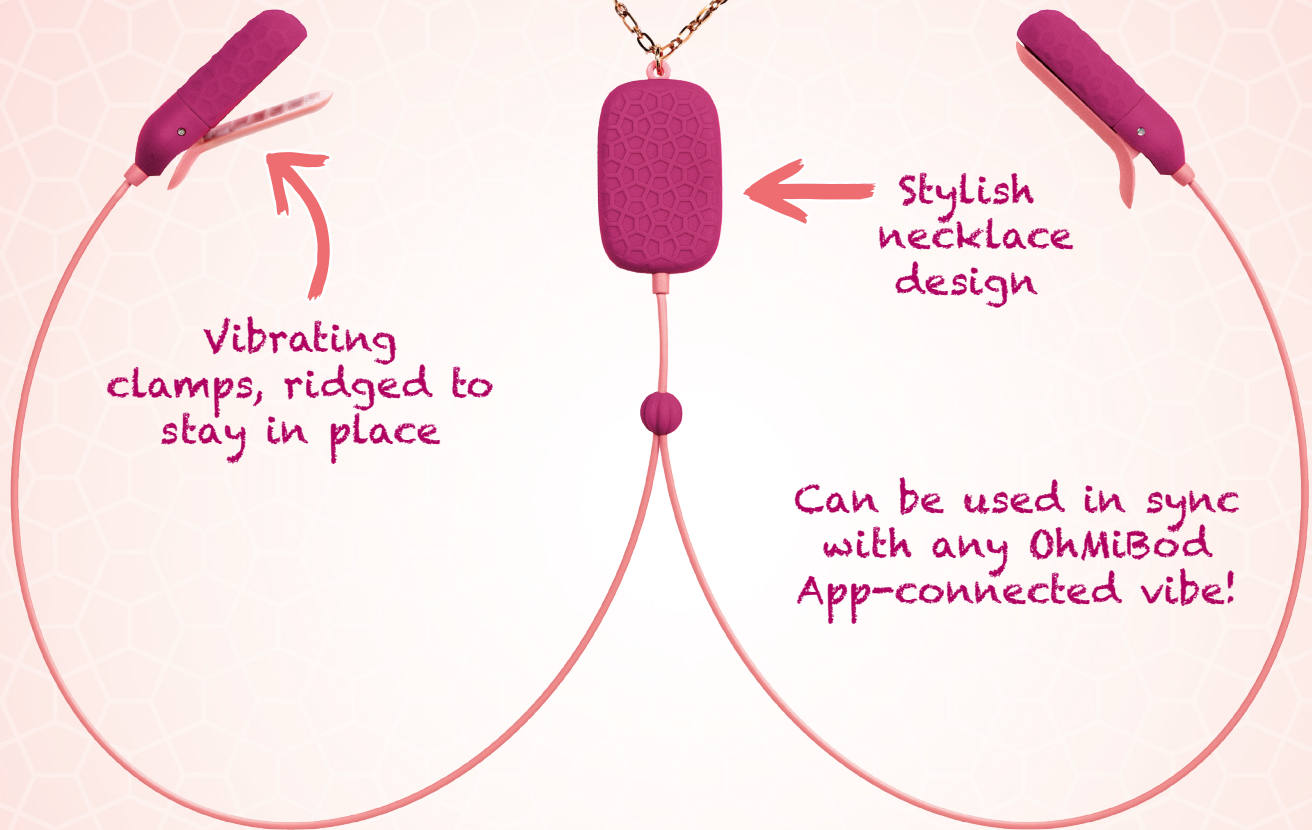

S H N
P I X

Vibrating
clamps, ridged to
stay in place

Stylish
necklace
design

Can be used in sync
with any OhMiBod
App-connected vibe!

**BLUETOOTH® ENABLED VIBRATING NIPPLE CLAMPS
FOR PLEASURE AT THE TOUCH OF A SCREEN**

App-controlled
Couples Play

Signature
Club Vibe®
Functionality

Elegant and
fashionable
design

USB Rechargeable
Battery

FEATURES

LET'S HAVE SOME FUN

Connect to the OhMiBod Remote App and let the games begin! The bar for sexting has officially been raised with in-app photo and text sharing abilities. Or take it one step further with our real-time video conferencing, guaranteeing you don't miss out on any of the action. A simple swipe-up and you have the vibe's controls at your fingertips. Just launch, pair & play!

VIBING TO THE MUSIC

Take your jam sessions into the bedroom with 'Club Vibe' mode; enabling the vibrator to vibrate to the surrounding sounds. Turn on your favorite sexy playlist, grab your lucky guitar or maybe have your lover recite their favorite poem and enjoy the vibes. Or take things a step further with our 'Music Mode,' allowing the OhMiBod Remote App access to your Spotify and Apple Music library so you can vibrate to your favorite artists. Sync the panty vibe to your favorite sexy playlists that gets you going!

HOW IT'S USED

SECURE PENDANT AROUND NECK, THEN SQUEEZE THE BASE OF THE CLAMPS TO OPEN AND ATTACH TO NIPPLES

PLAY TOGETHER

RANGE OF UP TO 30 FT OR 10M (BLUETOOTH® RANGE)

PLAY FROM ANYWHERE

ENJOY FROM ACROSS THE WORLD! JUST CREATE AN ACCOUNT AND CONNECT WITH THE APP