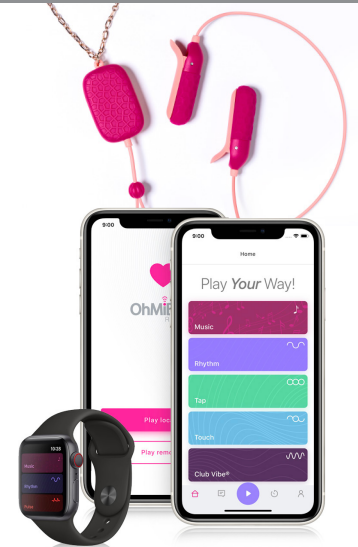

App-controlled
Couples Play

Signature
Club Vibe®
Functionality

Elegant and
fashionable
design

USB Rechargeable
Battery

FEATURES

LET'S HAVE SOME FUN

Connect to the OhMiBod Remote App and let the games begin! The bar for sexting has officially been raised with in-app photo and text sharing abilities. Or take it one step further with our real-time video conferencing, guaranteeing you don't miss out on any of the action. A simple swipe-up and you have the vibe's controls at your fingertips. Just launch, pair & play!

VIBING TO THE MUSIC

Take your jam sessions into the bedroom with 'Club Vibe' mode; enabling the vibrator to vibrate to the surrounding sounds. Turn on your favorite sexy playlist, grab your lucky guitar or maybe have your lover recite their favorite poem and enjoy the vibes. Or take things a step further with our 'Music Mode,' allowing the OhMiBod Remote App access to your Spotify and Apple Music library so you can vibrate to your favorite artists. Sync the panty vibe to your favorite sexy playlists that gets you going!

WATCH WHAT HAPPENS

Does your partner make your heart skip a beat? Well now they can feel it with *Sphinx*. Simply connect to your Apple Watch and sync the vibrations to your pulse. Feel your heart race with anticipation and move to your own rhythm.

HOW IT'S USED

SECURE PENDANT AROUND NECK, THEN SQUEEZE THE BASE OF THE CLAMPS TO OPEN AND ATTACH TO NIPPLES

PLAY TOGETHER

RANGE OF UP TO 30 FT OR 10M (BLUETOOTH® RANGE)

PLAY FROM ANYWHERE

ENJOY FROM ACROSS THE WORLD! JUST CREATE AN ACCOUNT AND CONNECT WITH THE APP