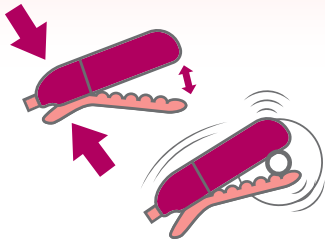

VIBING TO THE MUSIC

Take your jam sessions into the bedroom with 'Club Vibe' mode; enabling the vibrator to vibrate to the surrounding sounds. Turn on your favorite sexy playlist, grab your lucky guitar or maybe have your lover recite their favorite poem and enjoy the vibes. Or take things a step further with our 'Music Mode,' allowing the OhMiBod Remote App access to your Spotify and Apple Music library so you can vibrate to your favorite artists. Sync the panty vibe to your favorite sexy playlists that gets you going!

WATCH WHAT HAPPENS

Does your partner make your heart skip a beat? Well now they can feel it with *Sphinx*. Simply connect to your Apple Watch and sync the vibrations to your pulse. Feel your heart race with anticipation and move to your own rhythm.

OH! YES!

When it's all said and done, give your partner, or yourself, a standing OH-vation with the 'Oh!-Dometer'. After a satisfying session, log your orgasm on your *Oh!-Dometer* and send a quick notification to your partner letting them know just how good you feel. Better yet, set orgasm goals for yourself on a weekly or even daily basis; you can never have too many!

HOW IT'S USED

SECURE PENDANT AROUND NECK, THEN SQUEEZE THE BASE OF THE CLAMPS TO OPEN AND ATTACH TO NIPPLES

PLAY TOGETHER

RANGE OF UP TO 30 FT OR 10M (BLUETOOTH® RANGE)

PLAY FROM ANYWHERE

ENJOY FROM ACROSS THE WORLD! JUST CREATE AN ACCOUNT AND CONNECT WITH THE APP