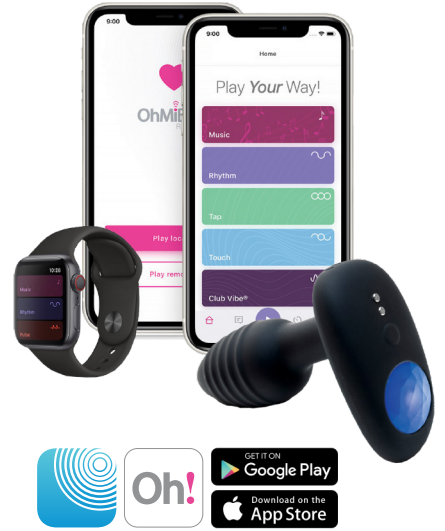

THE PERFECT FIT

Attention to detail has a whole new meaning. The Lumen features Velvet Wave™ comfort technology, a cushioned ridged silicone that delivers both comfort and pleasure for a blissful, yet oh-so pleasurable experience. Its external ridges make for just the right amount of friction and stimulation for an out-of-this-world experience.

SHINE BRIGHT

This show-stopping pleasure plug can catch any spotlight with its LED diamond-like light. Whether you're performing, flying solo or having an intimate night-in with your partner, the Lumen can provide visual feedback to turn on anyone, even yourself. Together, we can turn your bedroom into your stage. Illuminate the possibilities!

GET YOUR VIBE ON

Lumen offers discreet play with its long-distance control, for on-the-go pleasure. Connect via the OhMiBod Remote™ App and let the games begin! Featuring OhMiBod's infamous Club Vibe® mode for music-driven pulsations, adapting to ambient sounds like your go-to playlist or the sound of your partner's voice. For an old school experience, turn on one of our 4 manual mode pulsations and let the Lumen hit all the right spots. Choose your mode and find your spotlight!

INTERACTIVE PLAY

Take your pleasure to the next level by connecting to any Kiiroo® interactive product. Using Kiiroo's FeelConnect app, you can create a connection between devices from anywhere. The paired Kiiroo® device can drive the interaction with the Lumen, expanding your play creating a truly interactive experience. Sync up, and share the passion!