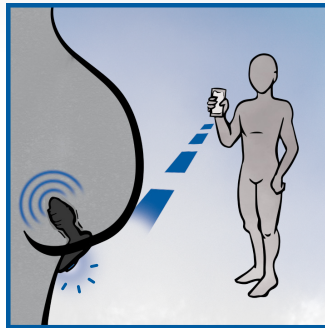

GET YOUR VIBE ON

Lumen offers discreet play with its long-distance control, for on-the-go pleasure. Connect via the OhMiBod Remote™ App and let the games begin! Featuring OhMiBod's infamous Club Vibe® mode for music-driven pulsations, adapting to ambient sounds like your go-to playlist or the sound of your partner's voice. For an old school experience, turn on one of our 4 manual mode pulsations and let the Lumen hit all the right spots. Choose your mode and find your spotlight!

INTERACTIVE PLAY

Take your pleasure to the next level by connecting to any Kiiroo® interactive product. Using Kiiroo's FeelConnect app, you can create a connection between devices from anywhere. The paired Kiiroo® device can drive the interaction with the Lumen, expanding your play creating a truly interactive experience. Sync up, and share the passion!

HOW IT'S USED

APPLY GENEROUS WATER-BASED LUBRICANT TO INSERT, AND LIGHT UP YOUR NIGHT!

RANGE OF PLAY TOGETHER

UP TO 30 FT OR 10M (BLUETOOTH® RANGE)

RANGE OF PLAY APART

ANYWHERE IN THE WORLD! JUST CREATE AN ACCOUNT AND CONNECT WITH THE APP