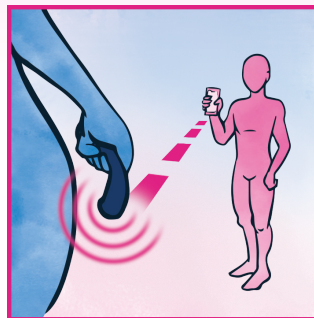

RANGE OF PLAY TOGETHER

UP TO 30 FT OR 10M (BLUETOOTH® RANGE)