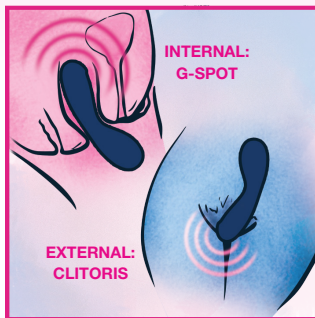

WAYS TO PLAY

The NEX|2 offers countless ways to vibrate all at the touch of your fingertips. Feeling creative? Use 'Tap & Record' to create your own pulses by tapping the screen. The longer the tap, the longer the vibrate. Don't want to think about it too much? 'Rhythm' mode allows you to choose from OhMiBod's custom patterns. For those of you who like it 'old school', it comes with 7 powerful pre-set scalable pulsations that hit all the right spots.

WATCH WHAT HAPPENS

Does your partner make your heart skip a beat? Well now they can feel it with the NEX|2. Simply connect to your Apple Watch and sync the vibrations to your pulse. Feel your heart race with anticipation and move to your own rhythm.

OH! YES!

When it's all said and done, give your partner, or yourself, a standing OH-vation with the 'Oh!-Dometer'. After a satisfying session, log your orgasm on your Oh!-Dometer and send a quick notification to your partner letting them know just how good you feel. Better yet, set orgasm goals for yourself on a weekly or even daily basis; you can never have too many!

HOW IT'S USED

INSIDE OR OUTSIDE, BLUEMOTION NEX|2 HAS A VERSATILE DESIGN FOR G-SPOT PLEASURE AND MORE!

RANGE OF PLAY TOGETHER

UP TO 30 FT OR 10M (BLUETOOTH® RANGE)

RANGE OF PLAY APART

ANYWHERE IN THE WORLD! JUST CREATE AN ACCOUNT AND CONNECT WITH THE APP